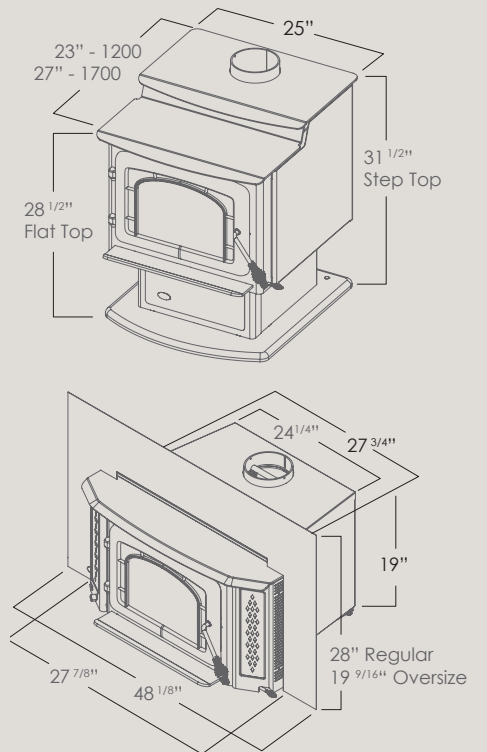

More detailed measurements available in product manual

Manufactured by Sherwood Industries Ltd
Victoria, BC, Canada • vistafllame.ca

Printed in Canada, January 2013